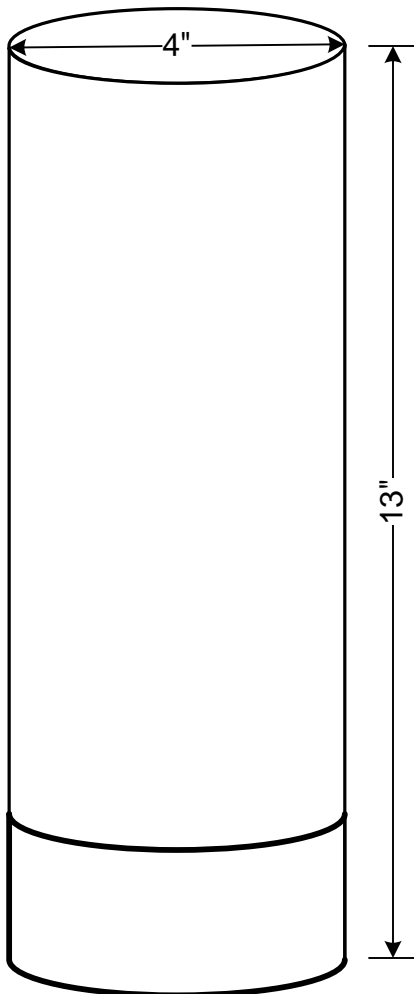

OUTDOOR VOLLEYBALL FLOOR SLEEVE/COVER PLATE
MODEL # SNAVB27SO

Floor Socket

Outdoor Cover

Contact S.N.A. Sports for more detailed information on floor sleeves and floor system options and recommendations.