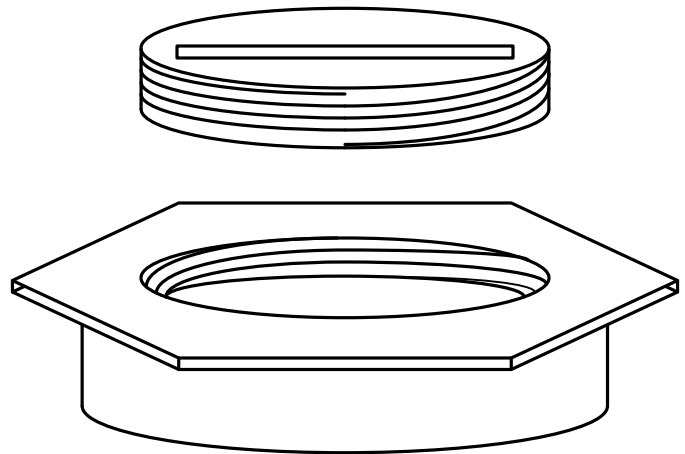

OUTDOOR VOLLEYBALL FLOOR SLEEVE/COVER PLATE
MODEL # SNAVB27SO

Floor Socket

Outdoor Cover

Contact S.N.A. Sports for more detailed information on floor sleeves and floor system options and recommendations.