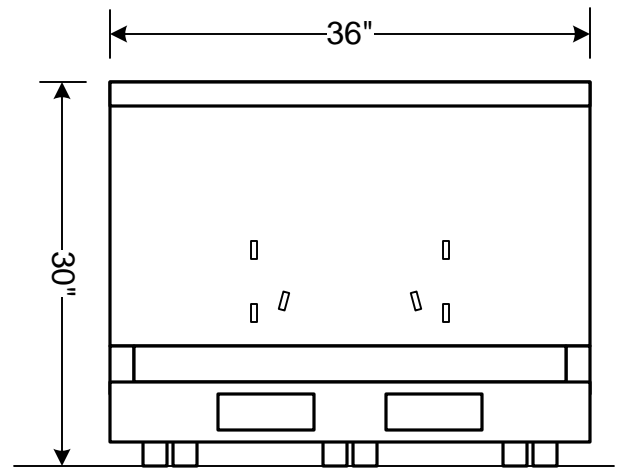

VISION PRO SYSTEM
MODEL NO. SNAVB80JR

TOP VIEW

REAR VIEW

SIDE VIEW

TRANSPORT DOLLY