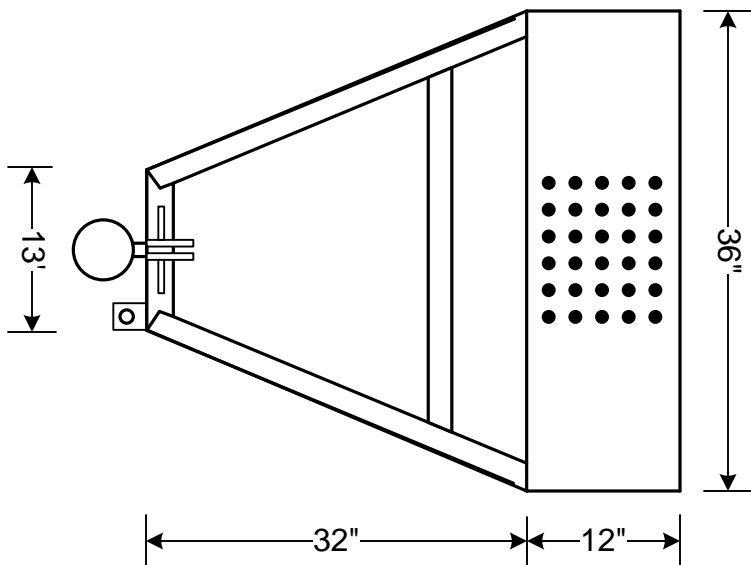

VISION PRO SYSTEM
MODEL NO. SNAVB80JR

TOP VIEW

REAR VIEW

SIDE VIEW

TRANSPORT DOLLY