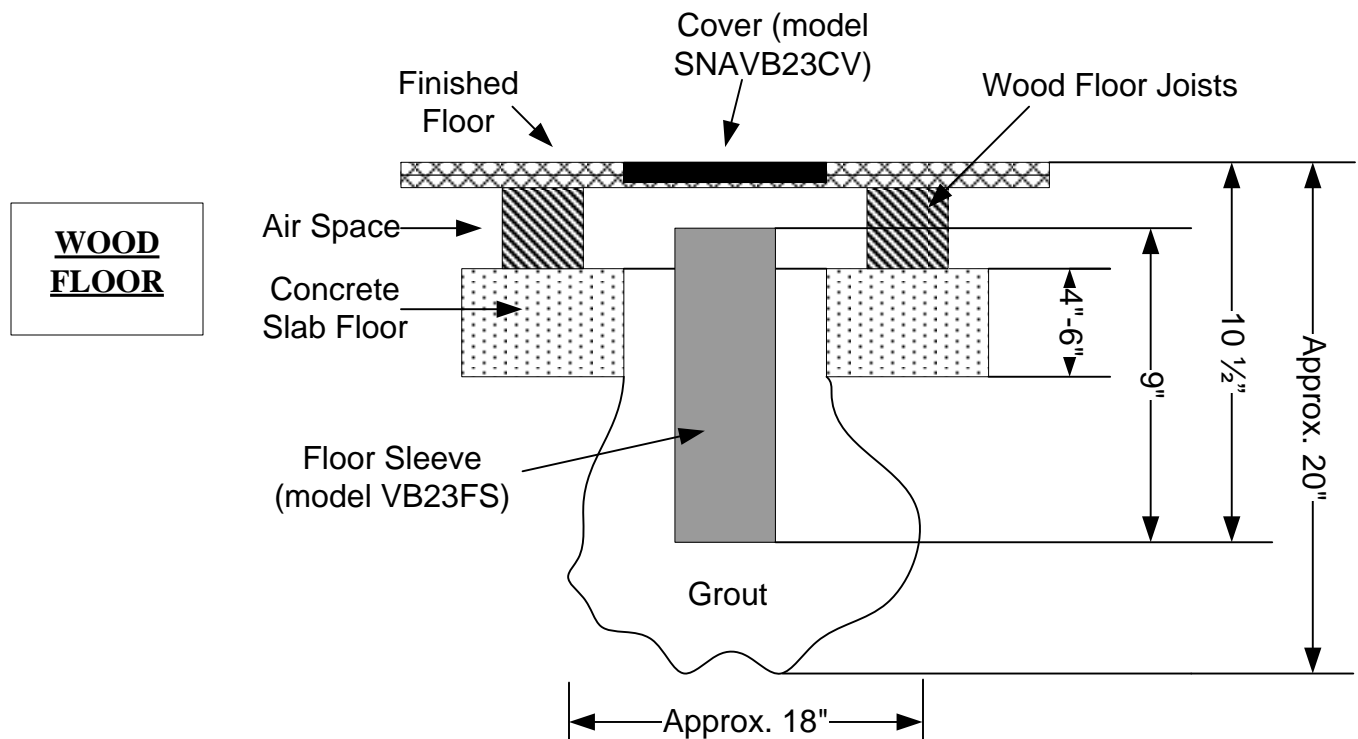

3" VOLLEYBALL SLEEVE/COVER INSTALLED

MODEL VB23 (VB23FS and VB23CV)

Contact S.N.A. Sports for more detailed information on floor sleeves and floor system options and recommendations.