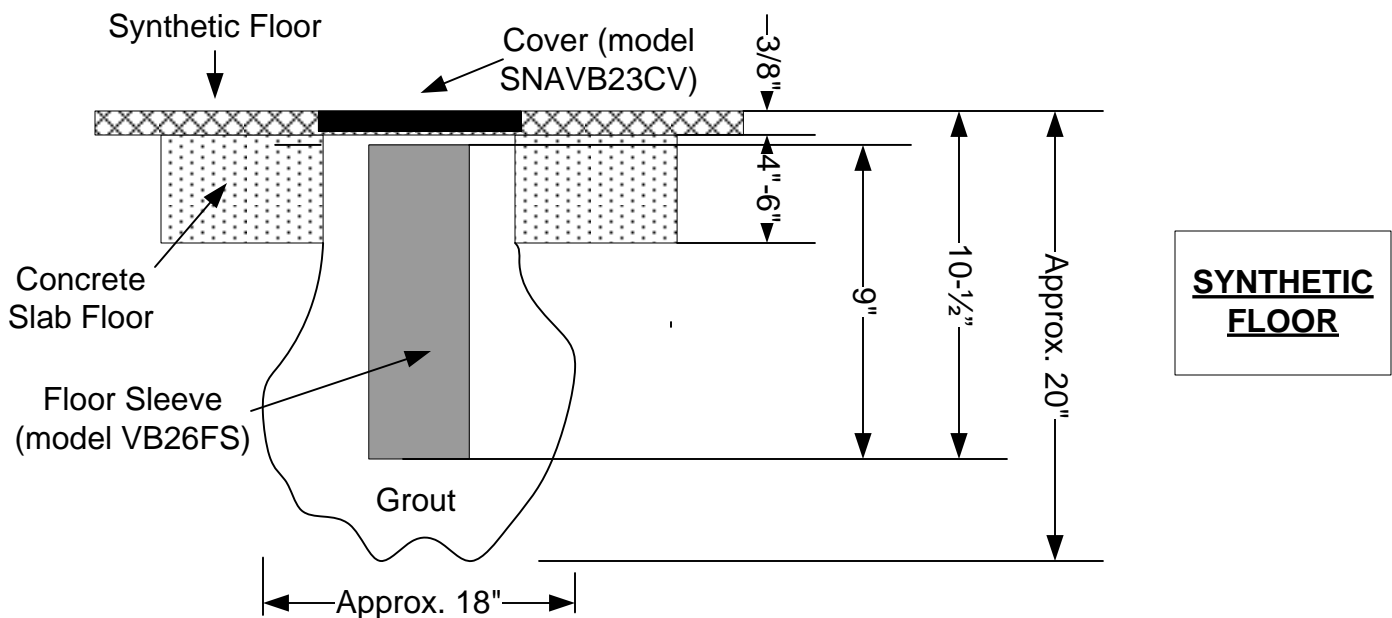

3.5" VOLLEYBALL SLEEVE/COVER INSTALLED MODEL VB26 (VB26FS and VB23CV)

Contact S.N.A. Sports for more detailed information on floor sleeves and floor system options and recommendations.