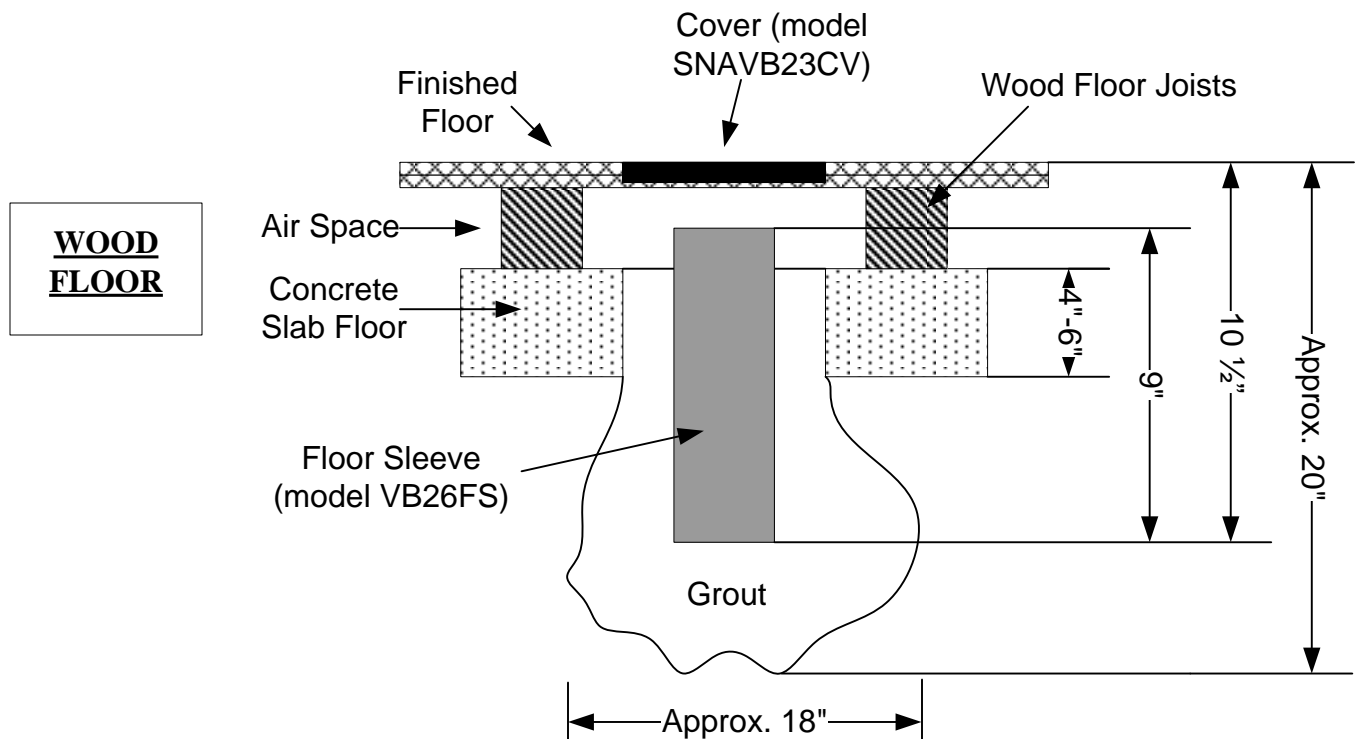

3.5" VOLLEYBALL SLEEVE/COVER INSTALLED MODEL VB26 (VB26FS and VB23CV)

Contact S.N.A. Sports for more detailed information on floor sleeves and floor system options and recommendations.