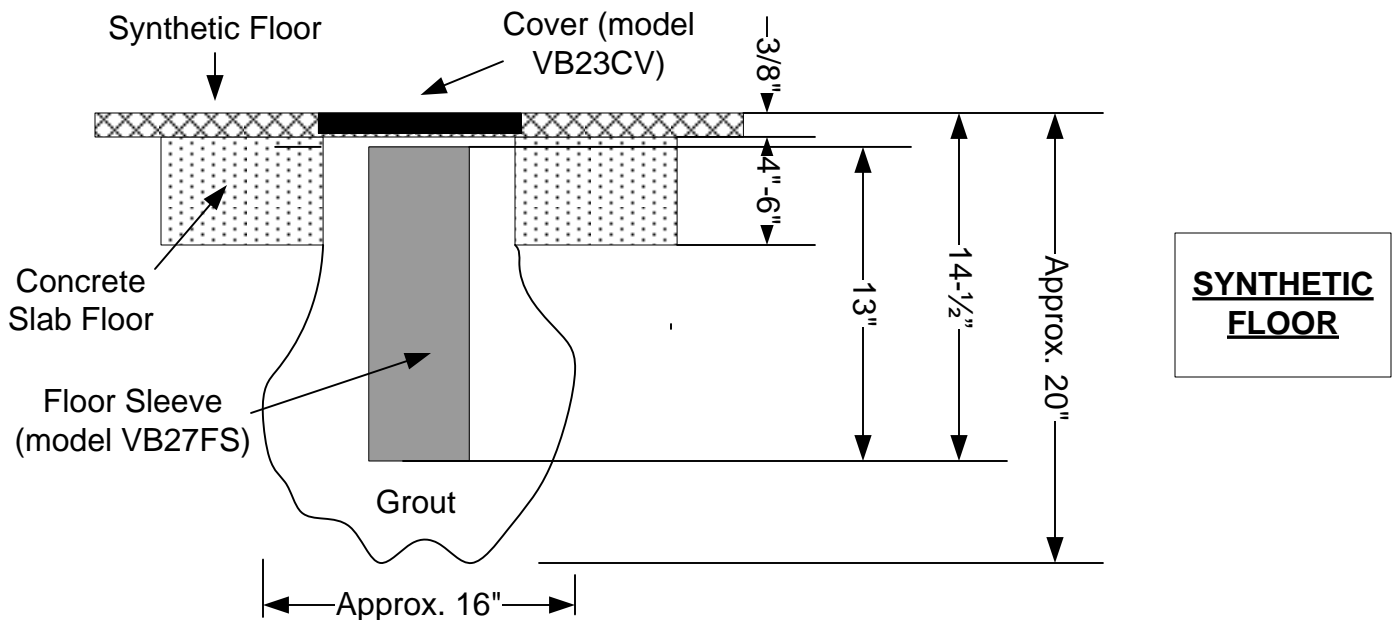

4" VOLLEYBALL SLEEVE/COVER INSTALLED

MODEL VB27 (VB27FS and VB23CV)

Contact S.N.A. Sports for more detailed information on floor sleeves and floor system options and recommendations.