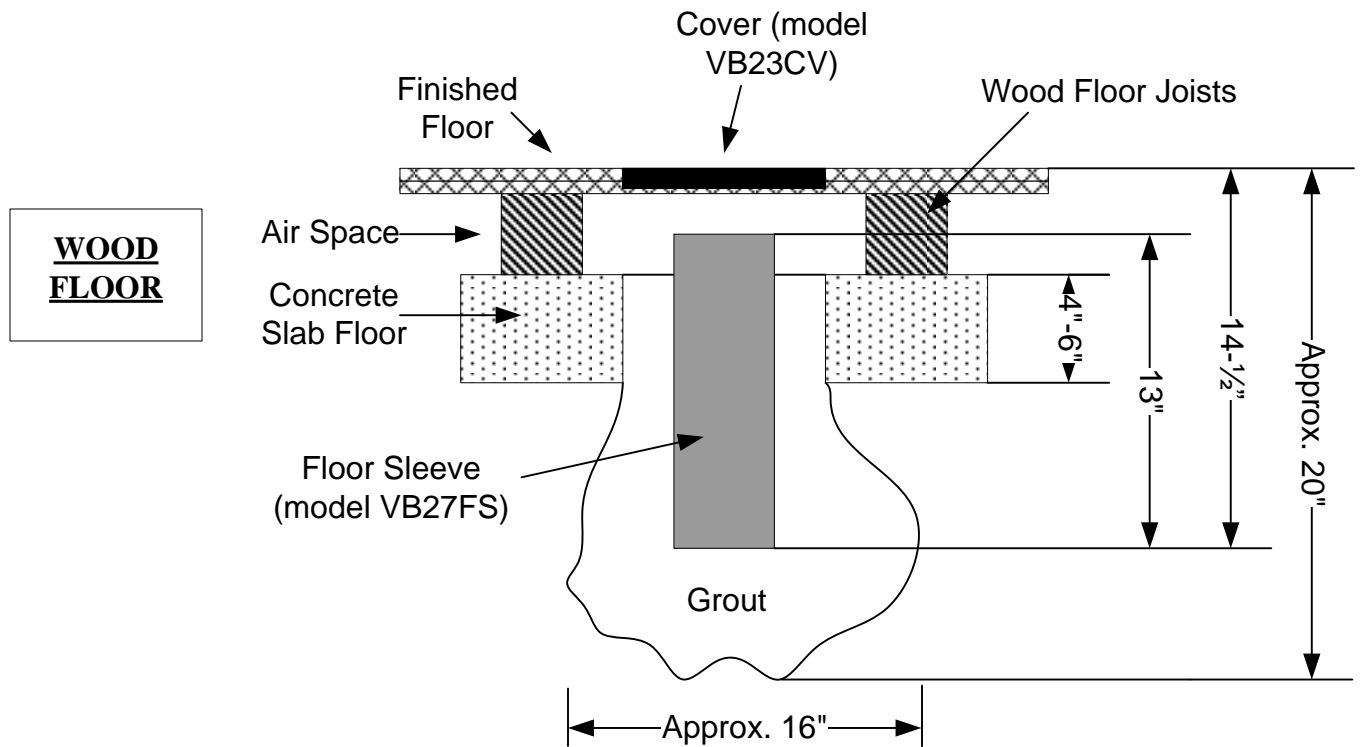

4" VOLLEYBALL SLEEVE/COVER INSTALLED

MODEL VB27 (VB27FS and VB23CV)

Contact S.N.A. Sports for more detailed information on floor sleeves and floor system options and recommendations.