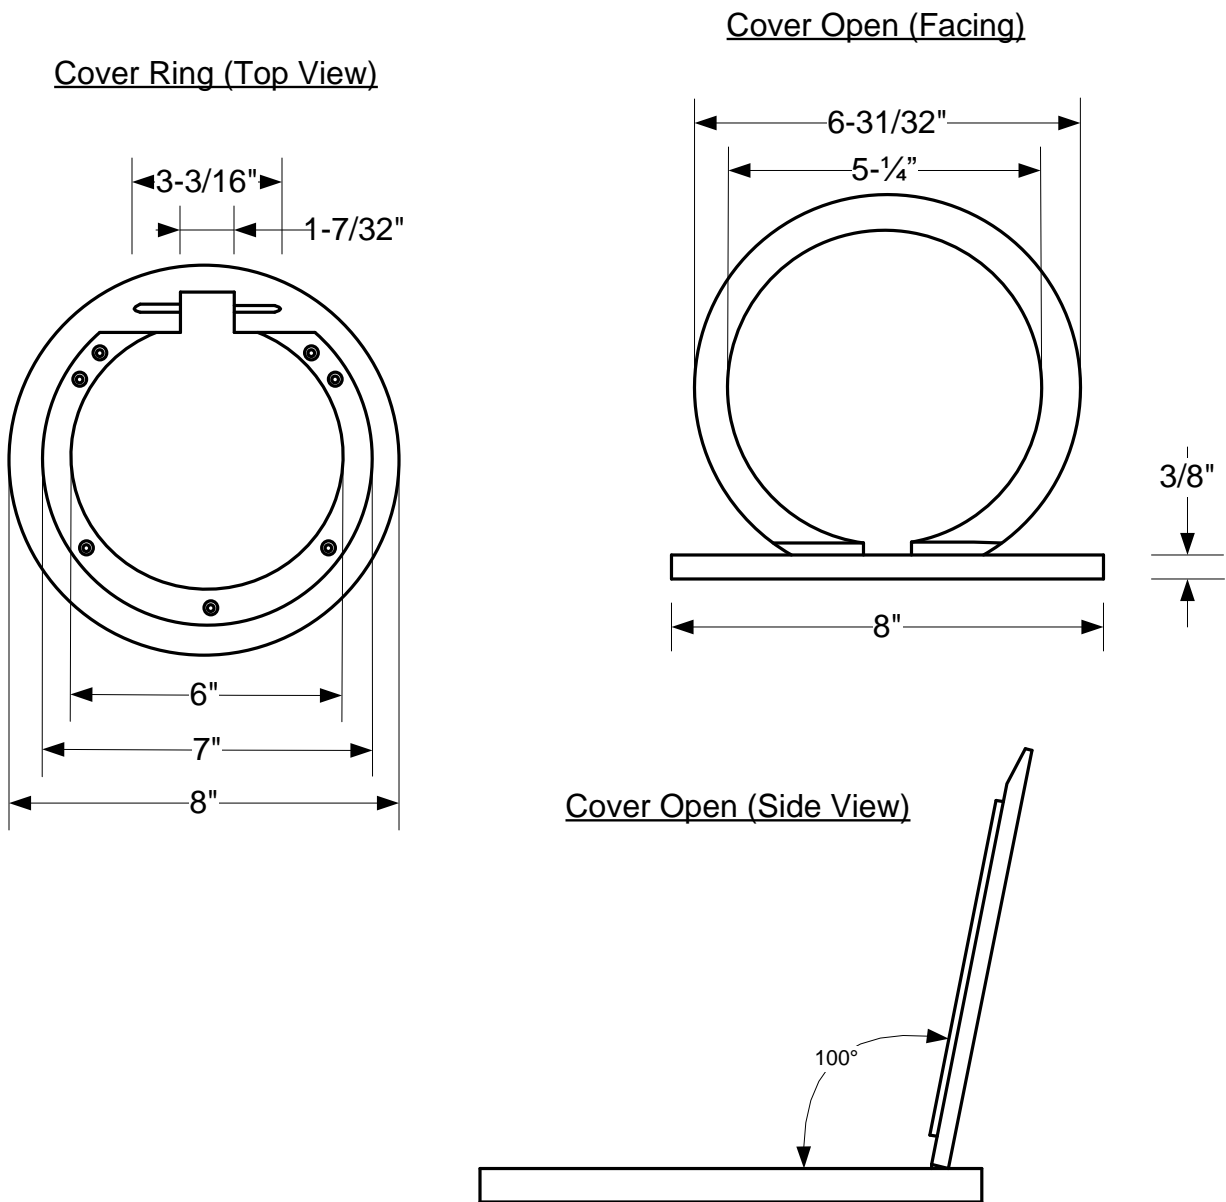

## VOLLEYBALL COVER PLATE MODEL # VB23CV

Contact S.N.A. Sports for more detailed information on floor sleeves and floor system options and recommendations.