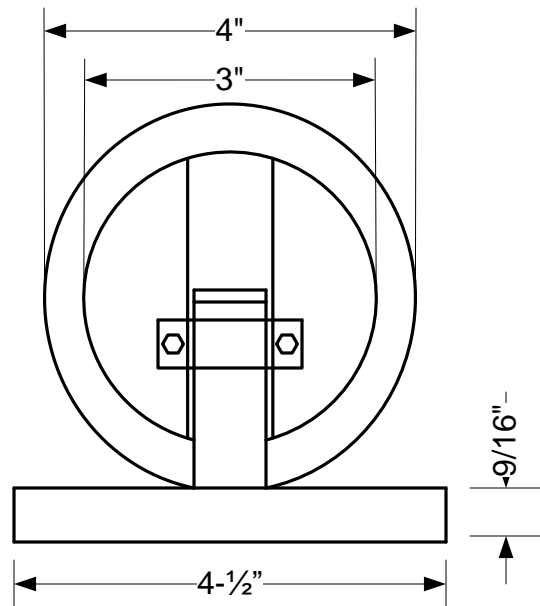

BADMINTON/PICKLEBALL SLEEVE and COVER PLATE
MODEL # BM21 (PK21)

Side View

Cover Open (Facing)

Cover Open (Side View)