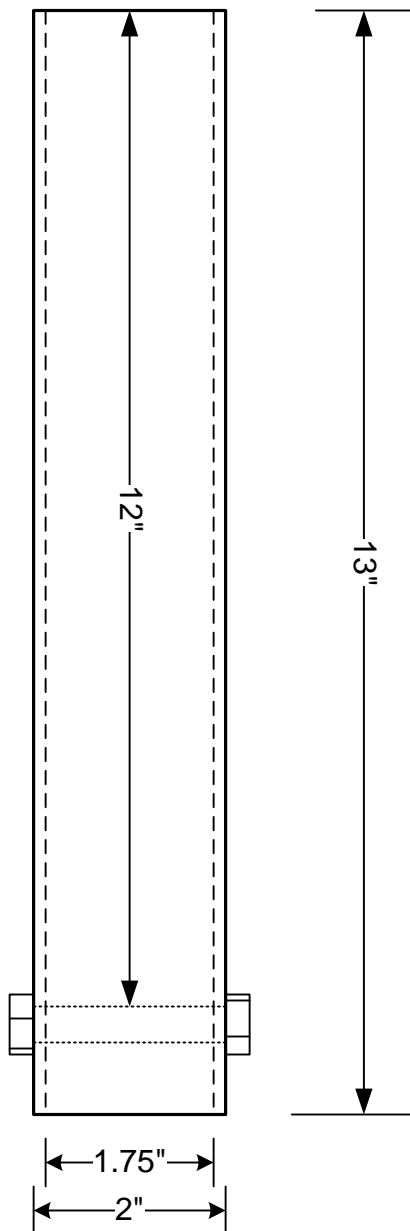

BADMINTON/PICKLEBALL SLEEVE and COVER PLATE
MODEL # BM21 (PK21)

Side View

Cover Open (Facing)

Cover Open (Side View)