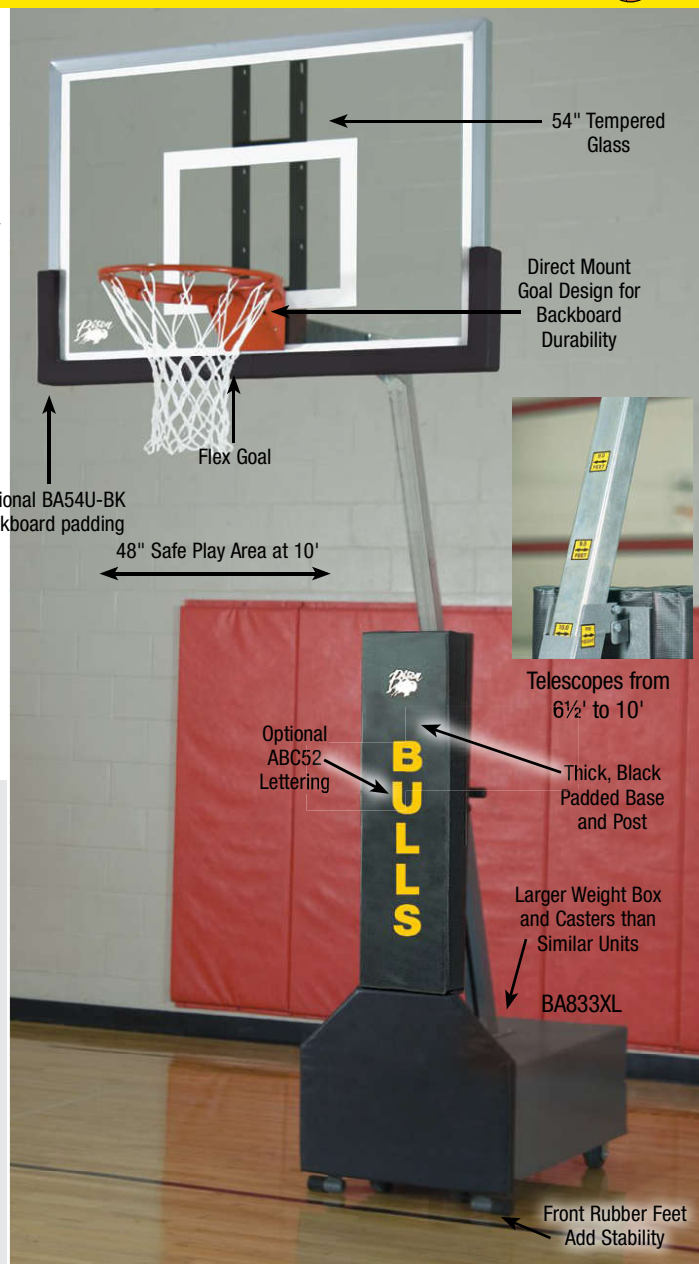

Club Court™ Portable Basketball Systems

Choose **Super Glass Club Court** with 54" tempered glass backboard and 48" safe play area, **Acrylic Club Court** with 48" clear acrylic backboard and 36" safe play area, or **Graphite Club Court** with 48" molded graphite fan backboard and 36" safe play area.

All Club Court portables come standard with the following features:

- Spring Assisted Infinite Goal Height Adjustment from 6½' to Official 10'
- 1½" Thick, Black Padded Front Base and Riser
- Easy Flip Down Front Panel for Transport
- Fully Enclosed Oversized Ballast Enclosure to Hold Customer Supplied Ballast (see chart and BA833BLST below)
- Goal Mounts Directly to Extension Arm, Eliminating Stress on Backboard During Play
- Easily Folds Without Tools for Movement Through 78" High Double Doors
- Order ABC52 or ABC53 for Optional Front Pad Lettering (see page 95)
- Easy-to-Read Goal Height Indicator Labels
- Non Marking Transport Casters

Special liftgate delivery charge or extreme manual lifting required if dock/forklift not available.

	BA832 Graphite	BA833 Acrylic	BA833XL Super Glass
Backboard Size	36" x 48" Fan	32" x 48" Rectangle	36" x 54" Rectangle
Backboard Type	Molded Graphite	Acrylic	Glass
Goal Type	BA26	BA29JR	BA32
Total System Weight (with ballast)	840#	855#	1400#
Customer Supplied Ballast Weight	425#	425#	850#
Padded Base Size	29" (w) x 41" (l)	29" (w) x 41" (l)	34" (w) x 46" (l)
Total Stored Dimensions	48" (w) x 78" (l) x 78" (h)	48" (w) x 78" (l) x 78" (h)	54" (w) x 84" (l) x 78" (h)
Setback at	10' - 36" 9' - 32" 8' - 28"	10' - 36" 9' - 32" 8' - 28"	10' - 48" 9' - 44" 8' - 40"
Lowest Playing Height	6½'	6½'	6½'
Warranty			
Entire System	One-Year Limited	One-Year Limited	One-Year Limited