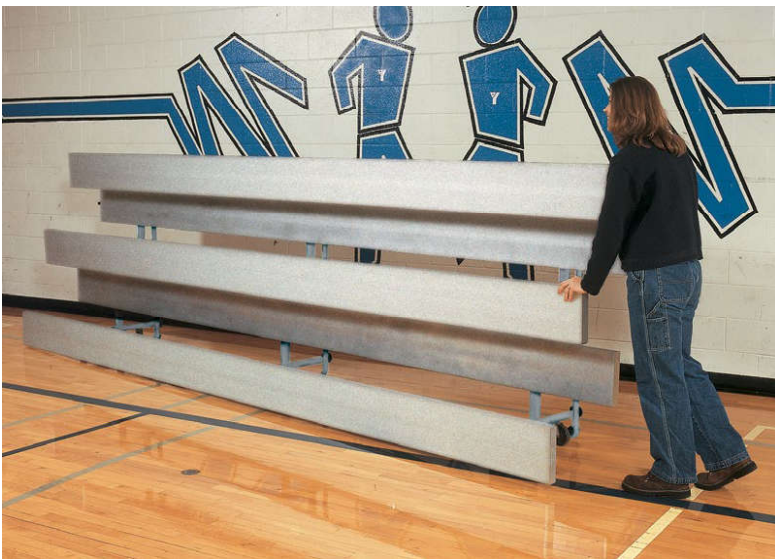

Easy Store™ Indoor Portable Bleachers

Easy Store™ Indoor Bleachers

Portable indoor bleachers provide a mobile solution to seating needs in a wide range of indoor applications and can be used outdoors when desired... When in use, Easy Store bleachers rest on non-marking rubber feet • Just lift front to tilt bleachers onto stable 3" diameter transport casters • Choose from 7½', 15' or 21' lengths in various heights • Heavy-duty 2" x 10" anodized aluminum seat planks • 100% aluminum structure • Planks have end caps for a finished look without sharp edges • High grade zinc plated hardware • See page 74 for information on powder coated seat planks • Five-year limited warranty.

Length	Tiers	Seating Capacity	Approx. Overall Dimension	Model #
7½'	2	10	2' 2" (h) x 3' (d) x 7½' (l)	BLI0702AA
7½'	3	15	2' 6" (h) x 5' 6" (d) x 7½' (l)	BLI0703AA
7½'	4	20	3' 6" (h) x 7' 8" (d) x 7½' (l)	BLI0704AA
15'	2	20	2' 2" (h) x 3' (d) x 15' (l)	BLI1502AA
15'	3	30	2' 6" (h) x 5' 6" (d) x 15' (l)	BLI1503AA
15'	4	40	3' 6" (h) x 7' 8" (d) x 15' (l)	BLI1504AA
21'	2	28	2' 2" (h) x 3' (d) x 21' (l)	BLI2102AA
21'	3	42	2' 6" (h) x 5' 6" (d) x 21' (l)	BLI2103AA