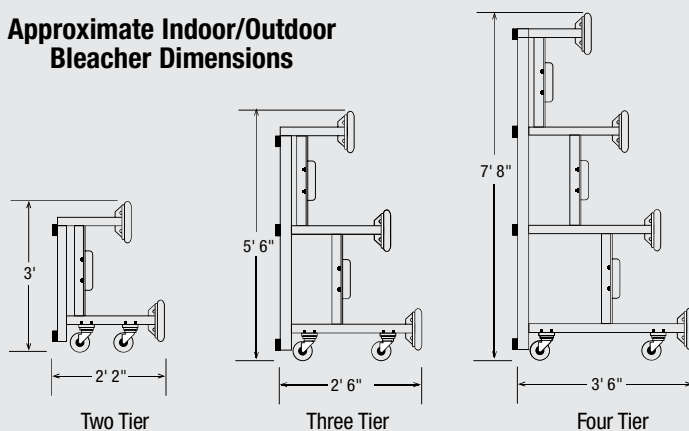

Easy Store™ Indoor Portable Bleachers

Easy Store™ Indoor Bleachers

Portable indoor bleachers provide a mobile solution to seating needs in a wide range of indoor applications and can be used outdoors when desired... When in use, Easy Store bleachers rest on non-marking rubber feet • Just lift front to tilt bleachers onto stable 3" diameter transport casters • Choose from 7½', 15' or 21' lengths in various heights • Heavy-duty 2" x 10" anodized aluminum seat planks • 100% aluminum structure • Planks have end caps for a finished look without sharp edges • High grade zinc plated hardware • See page 74 for information on powder coated seat planks • Five-year limited warranty.

Length	Tiers	Seating Capacity	Approx. Overall Dimension	Model #
7½'	2	10	2' 2" (h) x 3' (d) x 7½' (l)	BLI0702AA
7½'	3	15	2' 6" (h) x 5' 6" (d) x 7½' (l)	BLI0703AA
7½'	4	20	3' 6" (h) x 7' 8" (d) x 7½' (l)	BLI0704AA
15'	2	20	2' 2" (h) x 3' (d) x 15' (l)	BLI1502AA
15'	3	30	2' 6" (h) x 5' 6" (d) x 15' (l)	BLI1503AA
15'	4	40	3' 6" (h) x 7' 8" (d) x 15' (l)	BLI1504AA
21'	2	28	2' 2" (h) x 3' (d) x 21' (l)	BLI2102AA
21'	3	42	2' 6" (h) x 5' 6" (d) x 21' (l)	BLI2103AA

Approximate Indoor/Outdoor Bleacher Dimensions

WARNING!
The four tier Bison bleachers shown on this page meet some but not all codes established for bleachers by various agencies. Bison assumes no responsibility for customer selection of bleachers that do not meet local or statewide codes for guard rails, kickboards or other standards.