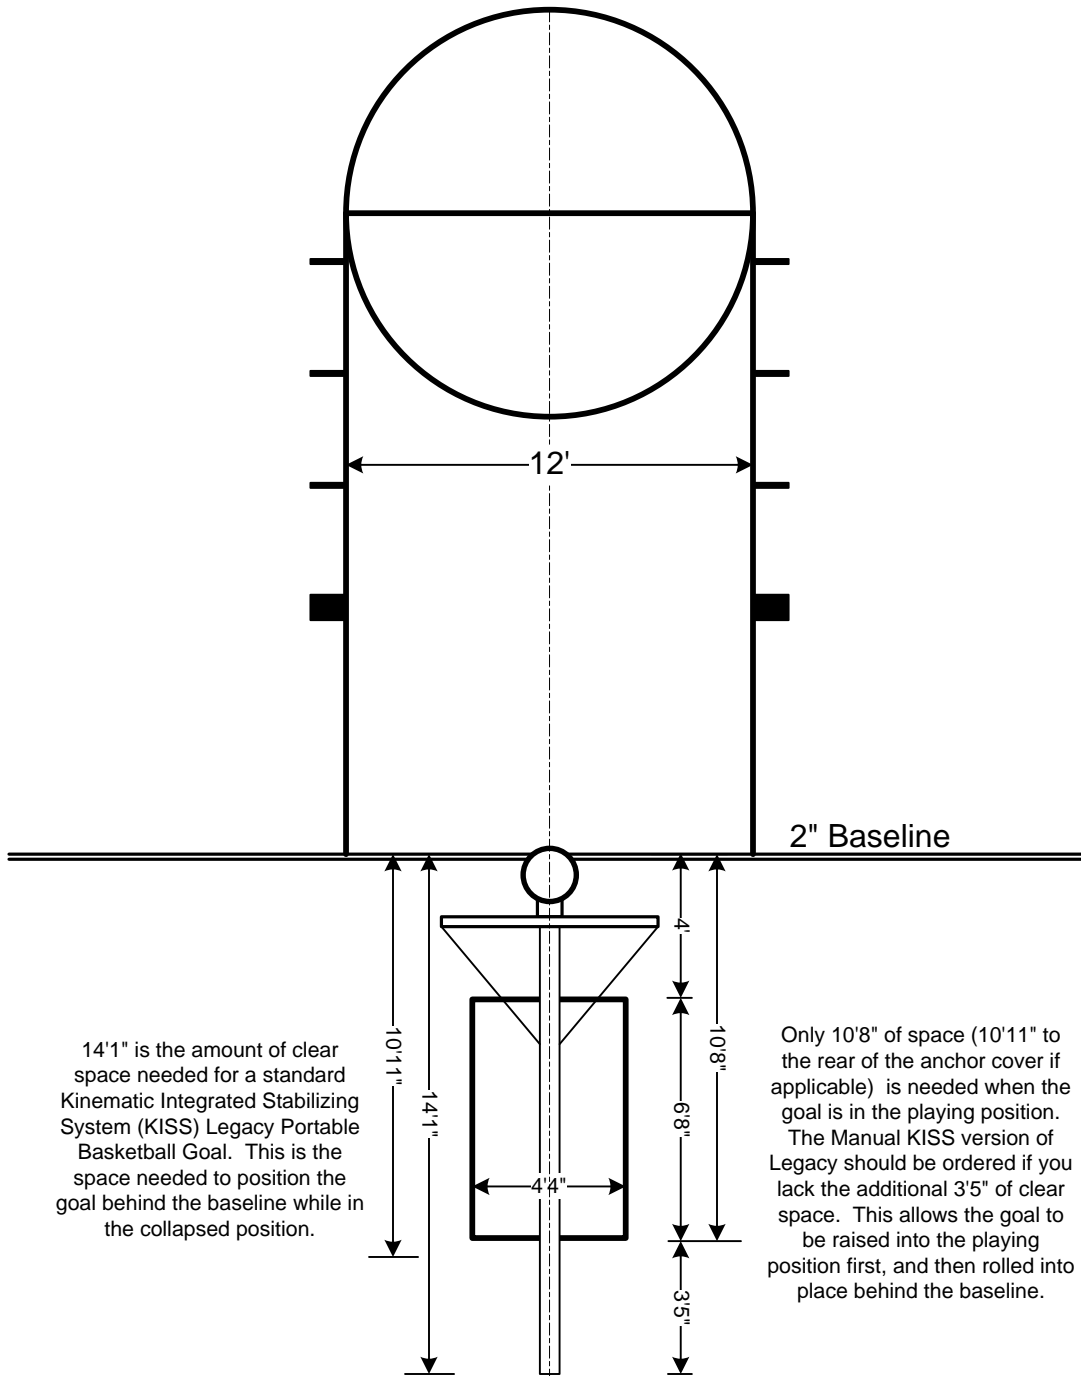

**Legacy 8 Portable Basketball Goal**  
Overhead Collapsed View (Anchor Hidden)

14'1" is the amount of clear space needed for a standard Kinematic Integrated Stabilizing System (KISS) Legacy Portable Basketball Goal. This is the space needed to position the goal behind the baseline while in the collapsed position.

Only 10'8" of space (10'11" to the rear of the anchor cover if applicable) is needed when the goal is in the playing position.

The Manual KISS version of Legacy should be ordered if you lack the additional 3'5" of clear space. This allows the goal to be raised into the playing position first, and then rolled into place behind the baseline.