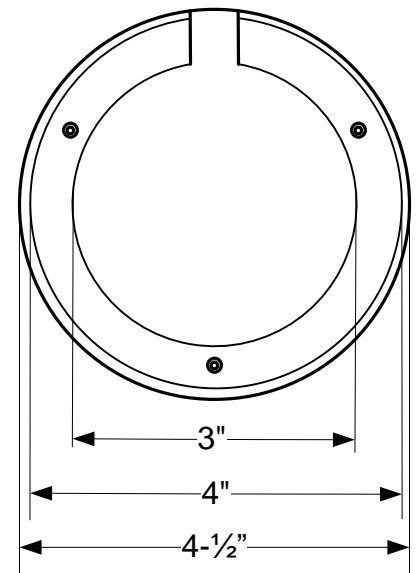

BADMINTON FLOOR SLEEVE & COVER PLATE

MODEL # BM21

FLOOR SLEEVE

COVER PLATE

Side View

Top View

Cover Open (Facing)

Cover Ring (Top View)