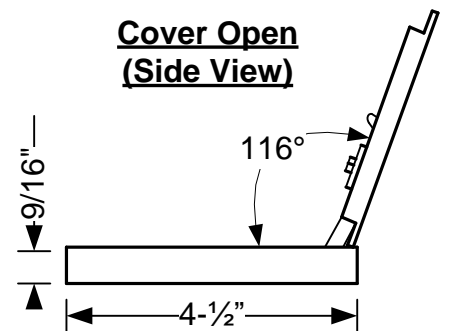

Cover Open (Side View)

Contact S.N.A. Sports for more detailed information on floor sleeves and floor system options and recommendations.