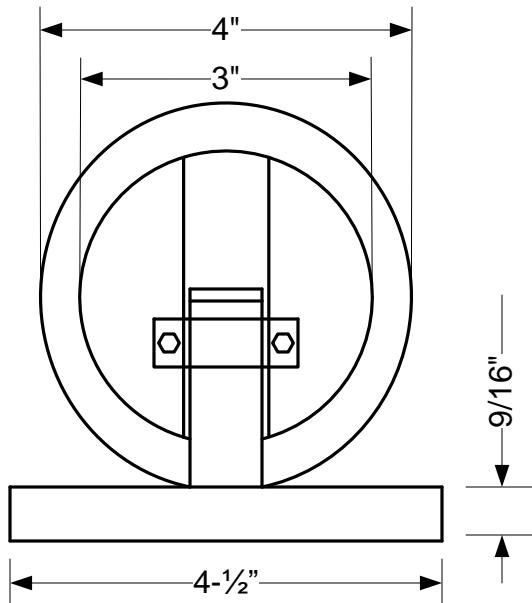

BADMINTON FLOOR SLEEVE & COVER PLATE

MODEL # BM21

FLOOR SLEEVE

COVER PLATE

Side View

Top View

Cover Open (Facing)

Cover Ring (Top View)