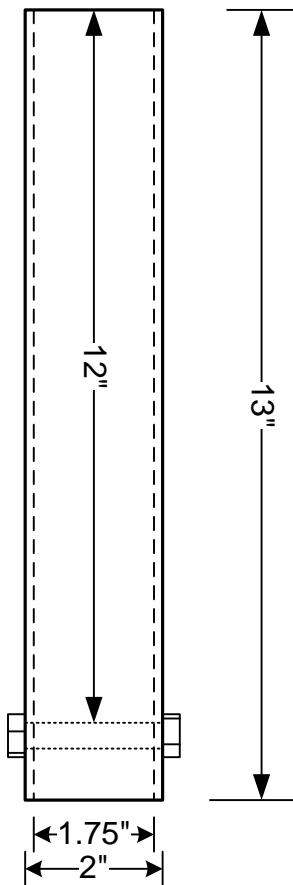

BADMINTON FLOOR SLEEVE & COVER PLATE

MODEL # BM21

FLOOR SLEEVE

COVER PLATE

Side View

Top View

Cover Open (Facing)

Cover Ring (Top View)

Cover Open (Side View)

Contact S.N.A. Sports for more detailed information on floor sleeves and floor system options and recommendations.