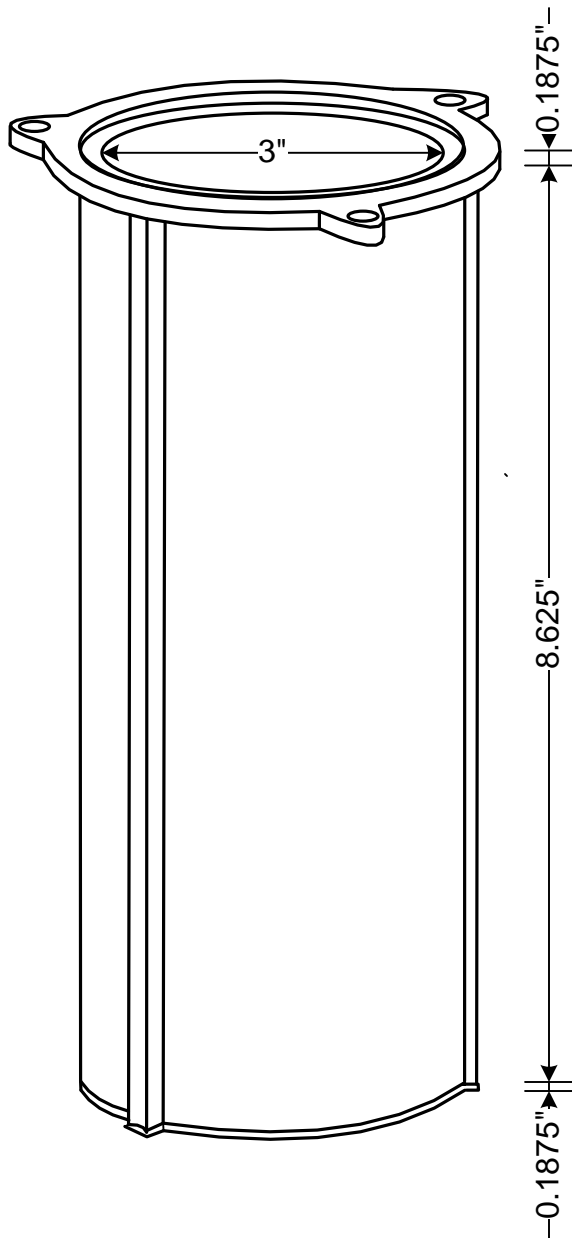

TENNIS OUTDOOR SLEEVE AND COVER PLATE
MODEL # TN235

3" Floor Socket

Cover Open (Facing)