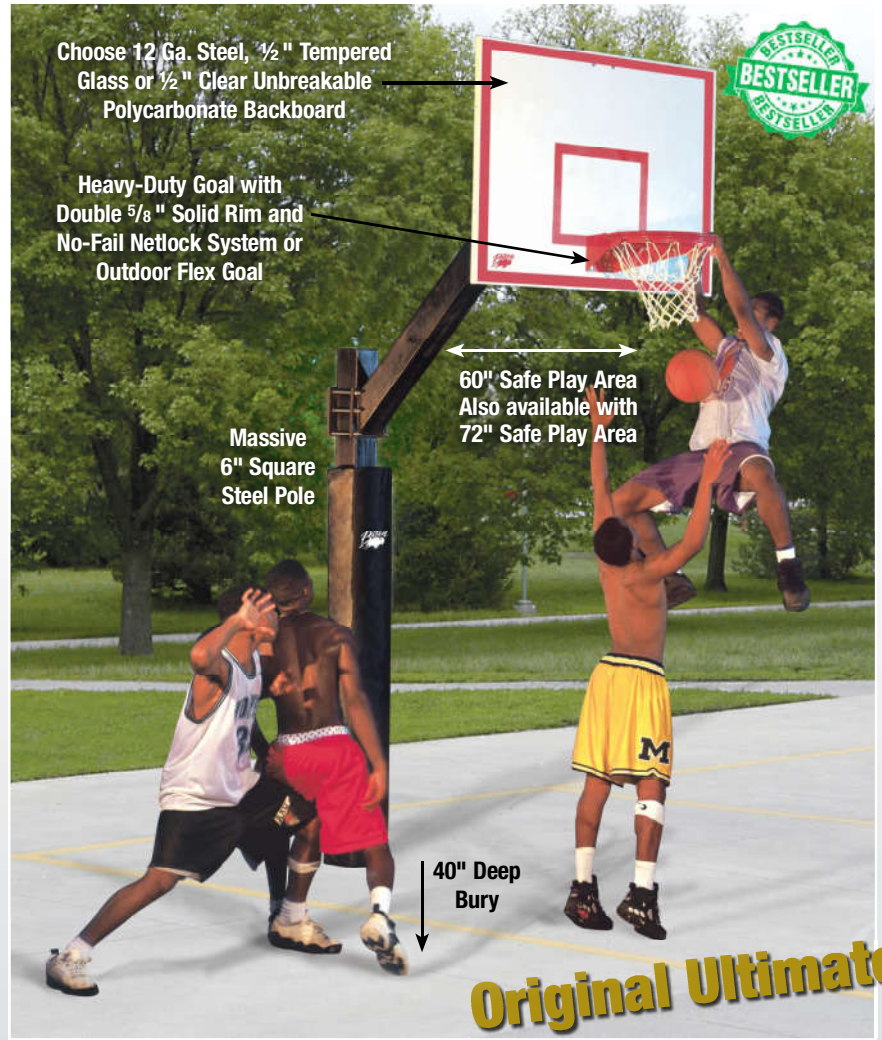

# Fixed Height Ultimate™ Series

Try the Ultimate on your most demanding outdoor court and you'll never need to buy another basketball system...From the massive 6" square, 3/16" wall pole and extension arm that buries a full 40" into the ground for incredible stability to the tip of the Ultimate goal that carries an unconditional lifetime warranty, these systems are designed to take the abuse common on today's playgrounds • Choose the standard 60" safe play area or upgrade to an extended 72" safe play area on any system by adding model **BA870AXL-BK** • Backboard choices include 42" x 60" or 42" x 72" steel or 42" x 72" perforated steel with white powder coated finish, 42" x 72" clear tempered glass or 42" x 72" clear unbreakable polycarbonate • Systems with steel boards come standard with Bison's Ultimate fixed goal • Glass and polycarbonate systems include outdoor breakaway goals • See page 87 for backboard and pole safety padding options • Double sided options are available on each system to get more play for less money • See chart below for options.

**LIFETIME Warranty**

Unbreakable Polycarbonate

BA873U Shown with Optional BA870PP-BK Pole Padding and BA72U-BK Backboard Padding

Perforated Steel

BA874-BK Shown with Optional BA870PP-BK Pole Padding

BA871-BK Shown with Optional BA870PP-BK Pole Padding

Any Ultimate playground system can be double-sided. Contact Bison for details.

**The Ultimate for durability, playability and value!**

See next page for similar features on a downsized system perfect for smaller budgets.