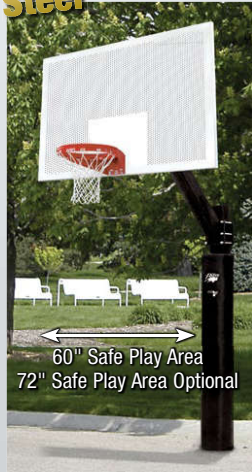

# Fixed Height Ultimate™ Series

Try the Ultimate on your most demanding outdoor court and you'll never need to buy another basketball system...From the massive 6" square, 3/16" wall pole and extension arm that buries a full 40" into the ground for incredible stability to the tip of the Ultimate goal that carries an unconditional lifetime warranty, these systems are designed to take the abuse common on today's playgrounds • Choose the standard 60" safe play area or upgrade to an extended 72" safe play area on any system by adding model **BA870AXL-BK** • Backboard choices include 42" x 60" or 42" x 72" steel or 42" x 72" perforated steel with white powder coated finish, 42" x 72" clear tempered glass or 42" x 72" clear unbreakable polycarbonate • Systems with steel boards come standard with Bison's Ultimate fixed goal • Glass and polycarbonate systems include outdoor breakaway goals • See page 87 for backboard and pole safety padding options • Double sided options are available on each system to get more play for less money • See chart below for options.

**LIFETIME Warranty**

Unbreakable Polycarbonate

BA873U Shown with Optional BA870PP-BK Pole Padding and BA72U-BK Backboard Padding

Perforated Steel

BA874-BK Shown with Optional BA870PP-BK Pole Padding

BA871-BK Shown with Optional BA870PP-BK Pole Padding

Any Ultimate playground system can be double-sided. Contact Bison for details.

**The Ultimate for durability, playability and value!**

See next page for similar features on a downsized system perfect for smaller budgets.