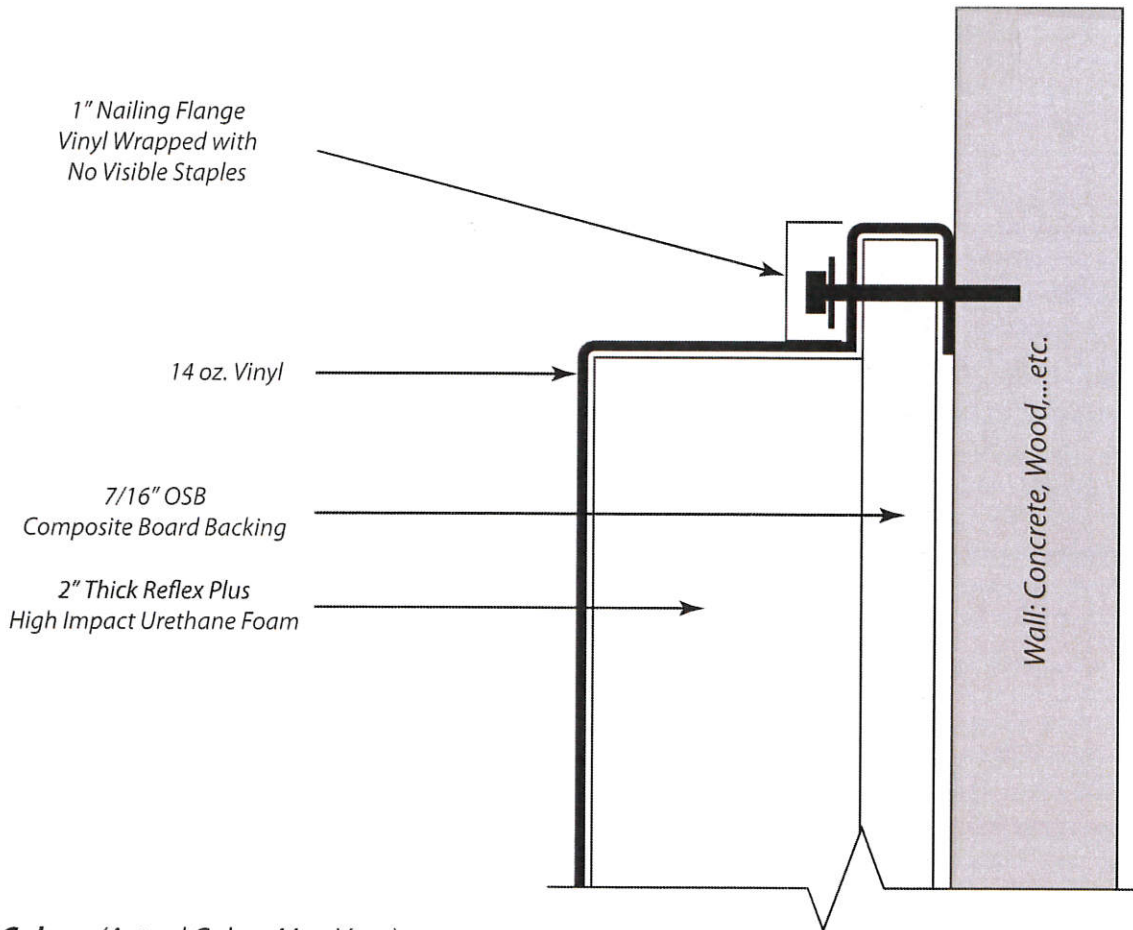

Product Detail

FLANGE WALL PADDING

14 oz Vinyl Colors: (Actual Colors May Vary)

SPECIFICATIONS:

Interior Use

Wall padding shall be constructed of 7/16" OSB oriented strand board with 2" thick 80# poly urethane open cell foam conforming to 16CFR1632 combustibility requirements bonded together with non flammable adhesive. Padding shall be covered with 14 oz. flame resistant vinyl coated fabric. Vinyl fabric shall be attached to the OSB with staples that shall not be visible from the front of the pad.

Standard padding sizes are 2' (w) x 6' (h), 2' (w) x 7' (h), 2' (w) x 8' (h), 4' (w) x 6' (h), 4' (w) x 7' (h) and 4' (w) x 8' (h), but can be produced in custom sizes and shapes.

Not To Scale

Model Numbers:

2' x 6': **WP62F**(26#) 2' x 7': **WP72F**(31#) 2' x 8': **WP82F**(36#) 4' x 6': **WP64F**(52#) 4' x 7': **WP74F**(62#) 4' x 8': **WP84F**(72#)
16' x 6'(2' Wide Panels): **WP6216F**(208#) 16' x 7'(2' Wide Panels): **WP7216F**(248#) 16' x 8'(2' Wide Panels): **WP8216F**(288#)
16' x 6'(4' Wide Panels): **WP6416F**(208#) 16' x 7'(4' Wide Panels): **WP7416F**(248#) 16' x 8'(4' Wide Panels): **WP8416F**(288#)