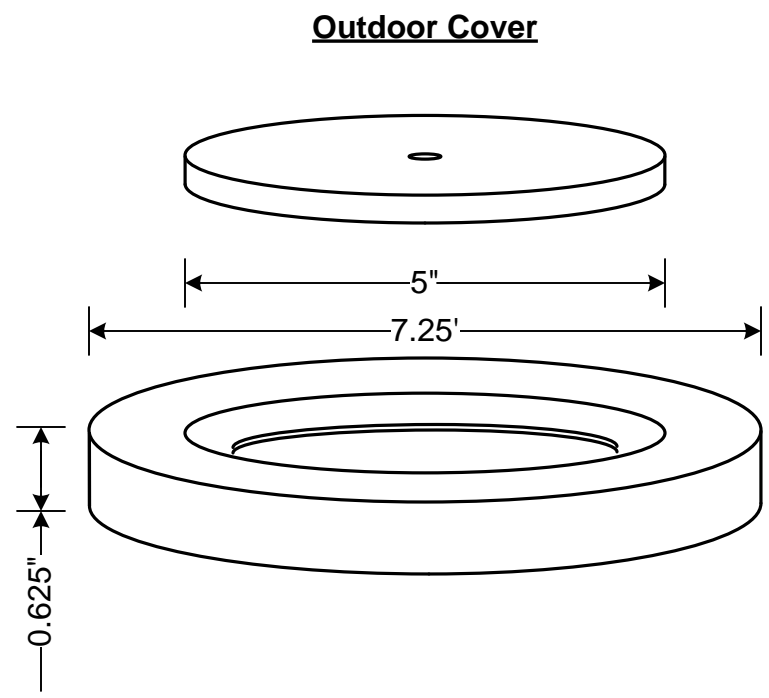

PICKLEBALL OUTDOOR SLEEVE AND COVER PLATE
MODEL # PK235

3" Floor Socket

Cover Open (Facing)

Outdoor Cover