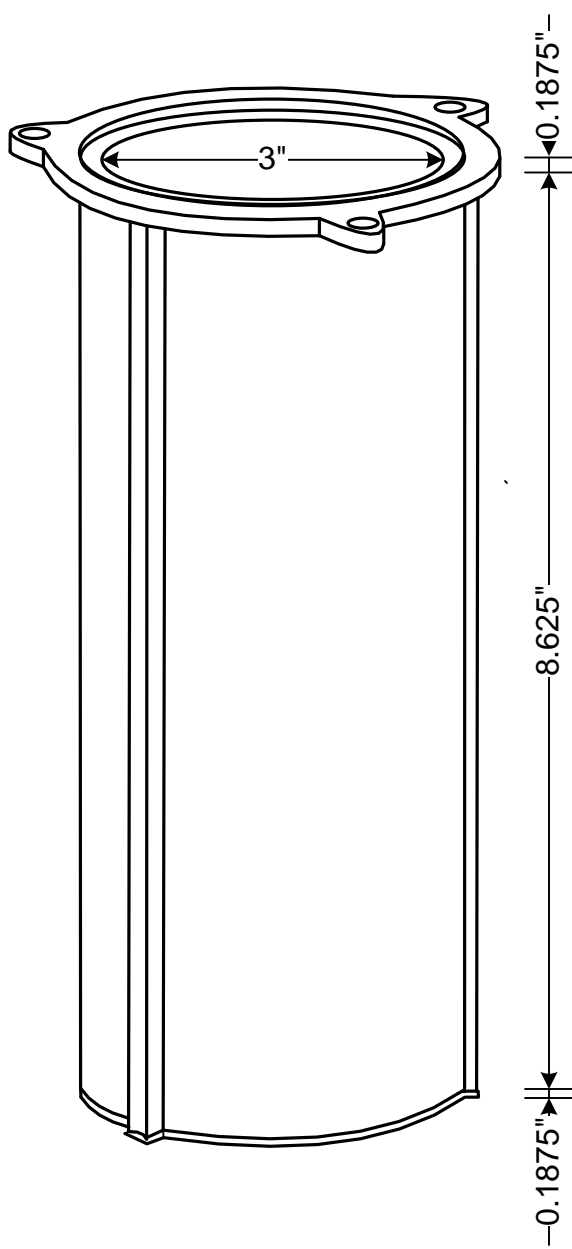

PICKLEBALL OUTDOOR SLEEVE AND COVER PLATE
MODEL # PK235

3" Floor Socket

Cover Open (Facing)

Outdoor Cover