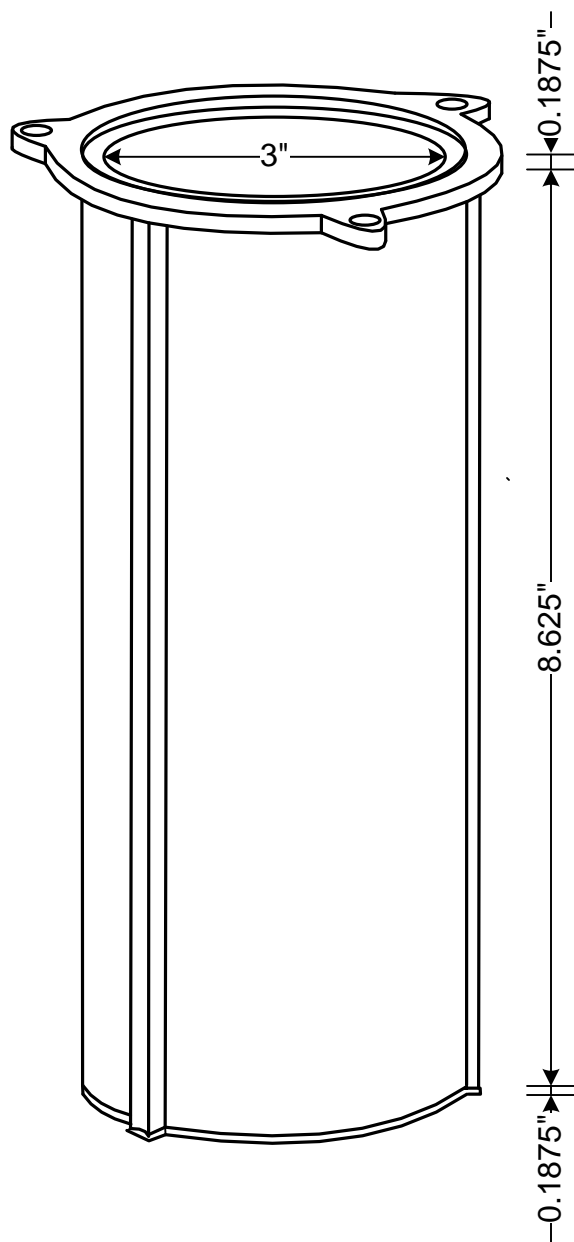

VOLLEYBALL OUTDOOR SLEEVE AND COVER PLATE
MODEL # VB235

3" Floor Socket

Cover Open (Facing)