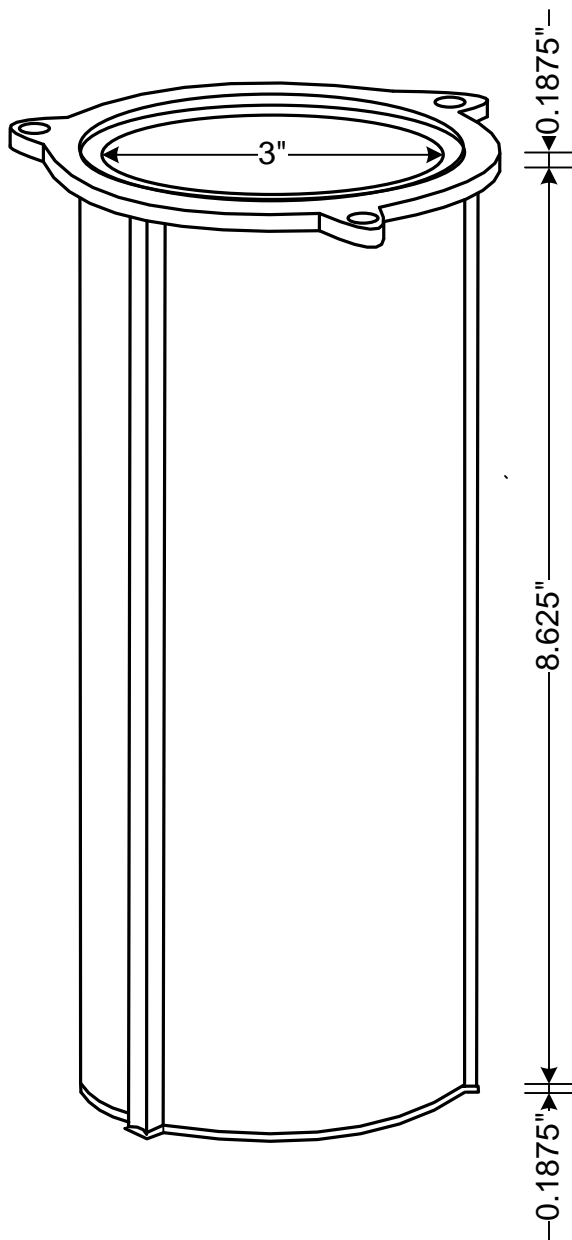

VOLLEYBALL OUTDOOR SLEEVE AND COVER PLATE
MODEL # VB235

3" Floor Socket

Cover Open (Facing)