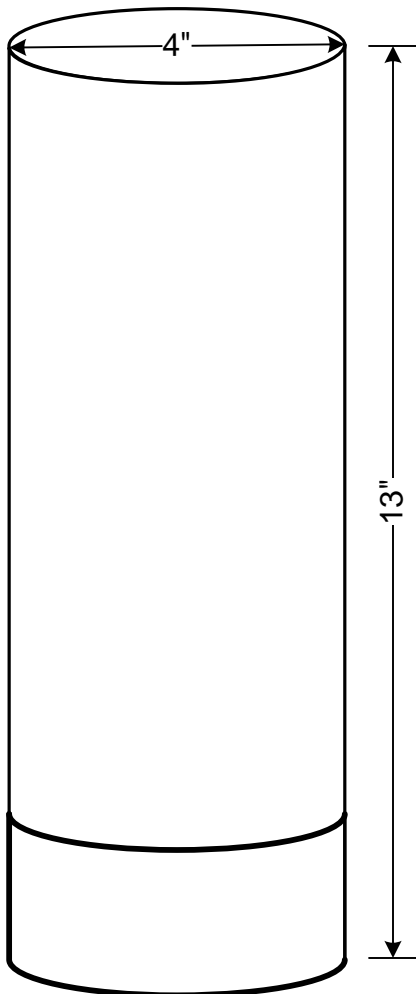

---

**OUTDOOR VOLLEYBALL FLOOR SLEEVE/COVER PLATE**  
**MODEL # SNAVB27SO**

**Floor Socket**

**Outdoor Cover**

Contact S.N.A. Sports for more detailed information on floor sleeves and floor system options and recommendations.