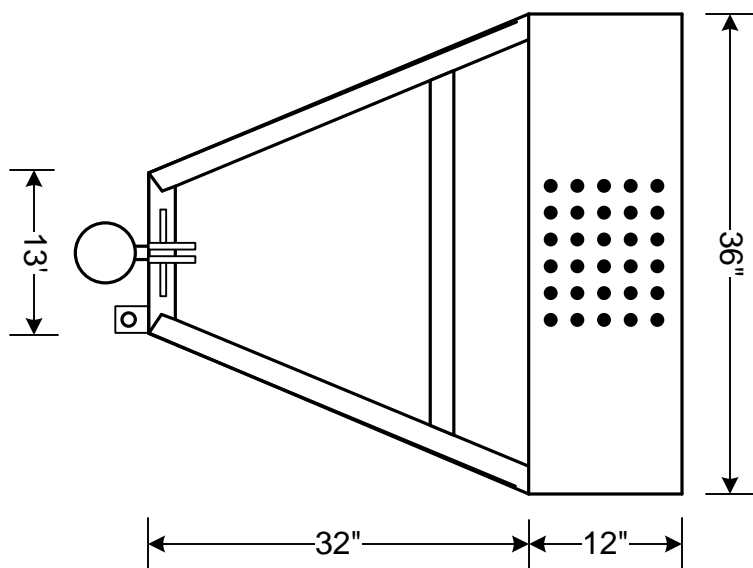

VISION PRO SYSTEM
MODEL NO. SNAVB80JR

TOP VIEW

REAR VIEW

SIDE VIEW

TRANSPORT DOLLY