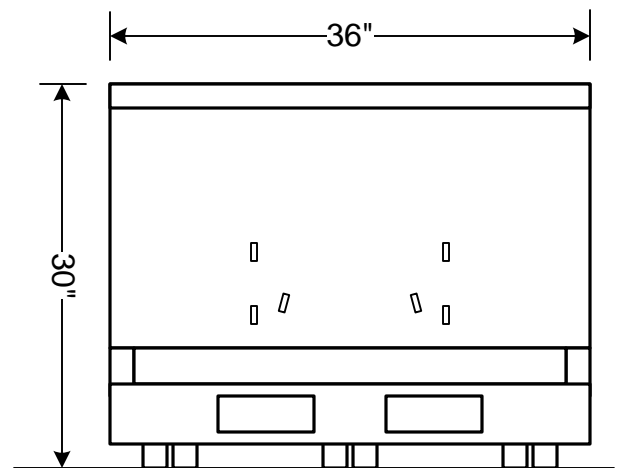

VISION PRO SYSTEM
MODEL NO. SNAVB80JR

TOP VIEW

REAR VIEW

SIDE VIEW

TRANSPORT DOLLY