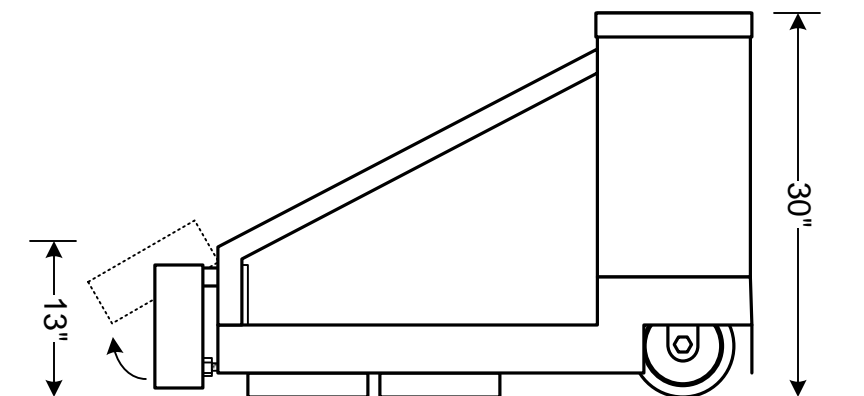

VISION PRO SYSTEM
MODEL NO. SNAVB80JR

TOP VIEW

REAR VIEW

SIDE VIEW

TRANSPORT DOLLY